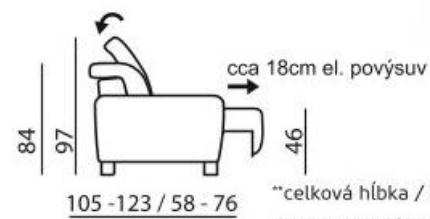

Zostava do "U"

Kombinovaná zostava

**celková hĺbka / hĺbka sedu

*výška nôh 12cm

2 OA
140cm

2 AL
AT + 140cm

2 AR
140cm + AT

2 ALR
AT + 140cm + AT

ROH
105cm x 105cm

3 OA
160cm

3 AL
AT + 160cm

3 AR
160cm + AT

3 ALR
AT + 160cm + AT

UBEL
230cm x 105cm

UBER
230cm x 105cm

MOTOROVÝ VÝSUV

2 OA FU MOT
140cm

2 AL FU MOT
AT + 140cm

2 AR FU MOT
140cm + AT

2 ALR FU MOT
AT + 140cm + AT

LONG AL
AT + 80cm x 188cm

LONG AR
80cm + AT x 188cm

3 OA FU MOT
160cm

3 AL FU MOT
AT + 160cm