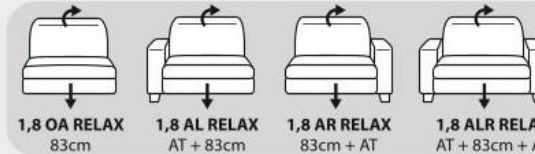

1 ALR
AT + 68cm + AT

1,5 OA
77cm

1,5 AL
AT + 77cm

1,5 AR
77cm + AT

1,5 ALR
AT + 77cm + AT

1,8 OA
83cm

1,8 AL
AT + 83cm

1,8 AR
83cm + AT

1,8 ALR
AT + 83cm + AT

1 OA RELAX
68cm

1 AL RELAX
AT + 68cm

1 AR RELAX
68cm + AT

1 ALR RELAX
AT + 68cm + AT

1,5 OA RELAX
77cm

1,5 AL RELAX
AT + 77cm

1,5 AR RELAX
77cm + AT

1,5 ALR RELAX
AT + 77cm + AT

1,8 OA RELAX
83cm

1,8 AL RELAX
AT + 83cm

1,8 AR RELAX
83cm + AT

1,8 ALR RELAX
AT + 83cm + AT

2 OA
136cm

2 AL
AT + 136cm

2 AR
136cm + AT

3 ALR
AT + 166cm + AT

FUNKCIA PRILEŽITOSTNEHO SPANIA

ROH
110cm x 110cm

LONG AL
AT + 77cm x 190cm

LONG AR
77cm + AT x 190cm

LONG AL BK
AT + 77cm x 190cm

LONG AR BK
77cm + AT x 190cm

1,5 ABH L
118 x 111cm