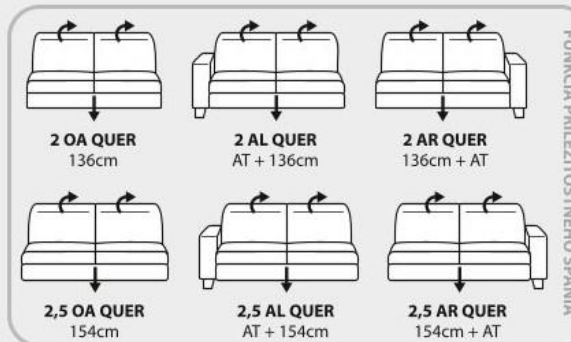

1,8 ALR
AT + 83cm + AT

1 OA RELAX
68cm

1 AL RELAX
AT + 68cm

1 AR RELAX
68cm + AT

1 ALR RELAX
AT + 68cm + AT

1,5 OA RELAX
77cm

1,5 AL RELAX
AT + 77cm

1,5 AR RELAX
77cm + AT

1,5 ALR RELAX
AT + 77cm + AT

1,8 OA RELAX
83cm

1,8 AL RELAX
AT + 83cm

1,8 AR RELAX
83cm + AT

1,8 ALR RELAX
AT + 83cm + AT

2 OA
136cm

2 AL
AT + 136cm

2 AR
136cm + AT

2 ALR
AT + 136cm + AT

2,5 OA
154cm

2,5 AL
AT + 154cm

2,5 AR
154cm + AT

2,5 ALR
AT + 154cm + AT

3 OA
166cm

3 AL
AT + 166cm

3 AR
166cm + AT

3 ALR
AT + 166cm + AT

FUNKCIA PRILEŽITOSTNEHO SPANIA

ROH
110cm x 110cm

LONG AL
AT + 77cm x 190cm

LONG AR
77cm + AT x 190cm

LONG AL BK
AT + 77cm x 190cm

LONG AR BK
77cm + AT x 190cm

1,5 ABH L
118 x 111cm