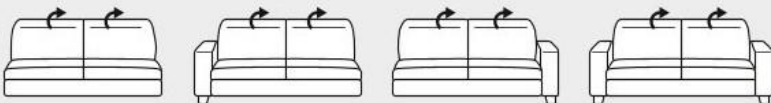

1,5 ALR RELAX
AT + 77cm + AT

1,8 OA RELAX
83cm

1,8 AL RELAX
AT + 83cm

1,8 AR RELAX
83cm + AT

1,8 ALR RELAX
AT + 83cm + AT

2 OA
136cm

2 AL
AT + 136cm

2 AR
136cm + AT

2 ALR
AT + 136cm + AT

2,5 OA
154cm

2,5 AL
AT + 154cm

2,5 AR
154cm + AT

2,5 ALR
AT + 154cm + AT

3 OA
166cm

3 AL
AT + 166cm

3 AR
166cm + AT

3 ALR
AT + 166cm + AT

FUNKCIA PRILEŽITOSTNEHO SPANIA

ROH
110cm x 110cm

LONG AL
AT + 77cm x 190cm

LONG AR
77cm + AT x 190cm

LONG AL BK
AT + 77cm x 190cm

LONG AR BK
77cm + AT x 190cm

1,5 ABH L
118 x 111cm