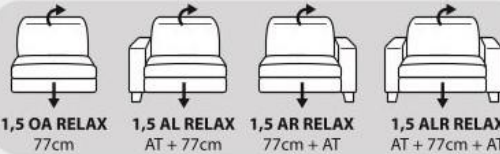

1 ALR
AT + 68cm + AT

1,5 OA
77cm

1,5 AL
AT + 77cm

1,5 AR
77cm + AT

1,5 ALR
AT + 77cm + AT

1,8 OA
83cm

1,8 AL
AT + 83cm

1,8 AR
83cm + AT

1,8 ALR
AT + 83cm + AT

1 OA RELAX
68cm

1 AL RELAX
AT + 68cm

1 AR RELAX
68cm + AT

1 ALR RELAX
AT + 68cm + AT

1,5 OA RELAX
77cm

1,5 AL RELAX
AT + 77cm

1,5 AR RELAX
77cm + AT

1,5 ALR RELAX
AT + 77cm + AT

1,8 OA RELAX
83cm

1,8 AL RELAX
AT + 83cm

1,8 AR RELAX
83cm + AT

1,8 ALR RELAX
AT + 83cm + AT

2 OA
136cm

2 AL
AT + 136cm

2 AR
136cm + AT

3 ALR
AT + 166cm + AT

FUNKCIA PRILEŽITOSTNEHO SPANIA

ROH
110cm x 110cm

LONG AL
AT + 77cm x 190cm

LONG AR
77cm + AT x 190cm

LONG AL BK
AT + 77cm x 190cm

LONG AR BK
77cm + AT x 190cm

1,5 ABH L
118 x 111cm