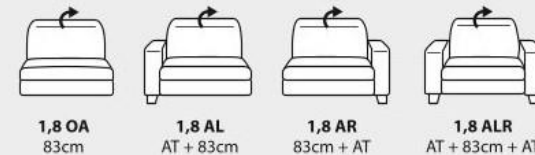

AT 1

AT 2

AT 3

RELAX

sedacia súprava s funkciou „relax“

1 OA
68cm

1 AL
AT + 68cm

1 AR
68cm + AT

1 ALR
AT + 68cm + AT

1,5 OA
77cm

1,5 AL
AT + 77cm

1,5 AR
77cm + AT

1,5 ALR
AT + 77cm + AT

1,8 OA
83cm

1,8 AL
AT + 83cm

1,8 AR
83cm + AT

1,8 ALR
AT + 83cm + AT

1 OA RELAX
68cm

1 AL RELAX
AT + 68cm

1 AR RELAX
68cm + AT

1 ALR RELAX
AT + 68cm + AT

1,5 OA RELAX
77cm

1,5 AL RELAX
AT + 77cm

1,5 AR RELAX
77cm + AT

1,5 ALR RELAX
AT + 77cm + AT

1,8 OA RELAX
83cm

1,8 AL RELAX
AT + 83cm

1,8 AR RELAX
83cm + AT

1,8 ALR RELAX
AT + 83cm + AT

2 OA
136cm

2 AL
AT + 136cm

2 AR
136cm + AT